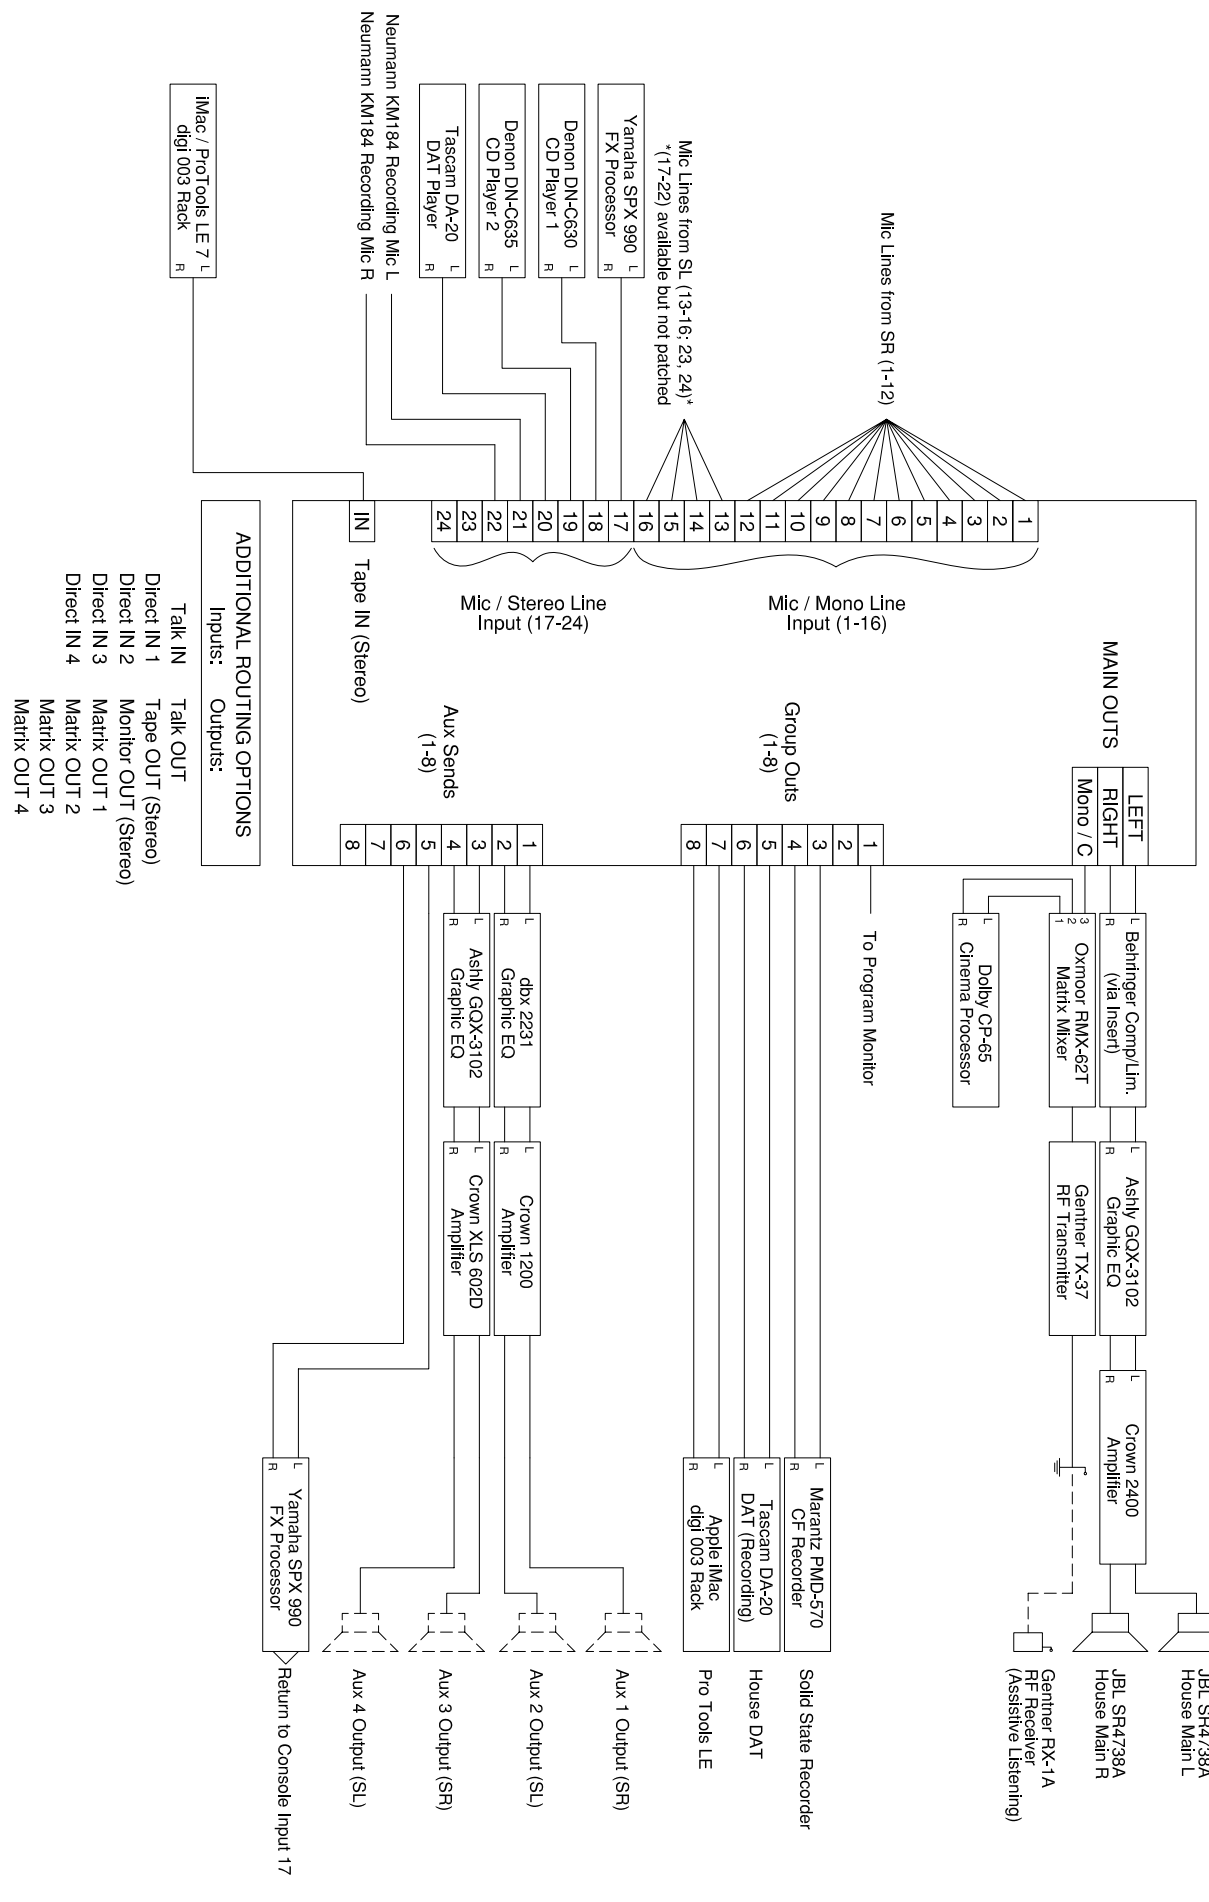

MIDAS VERONA 240
AUDIO CONSOLE

1
S-1

SOUND SYSTEM DIAGRAM -- House

NTS

Date: 4/17/08