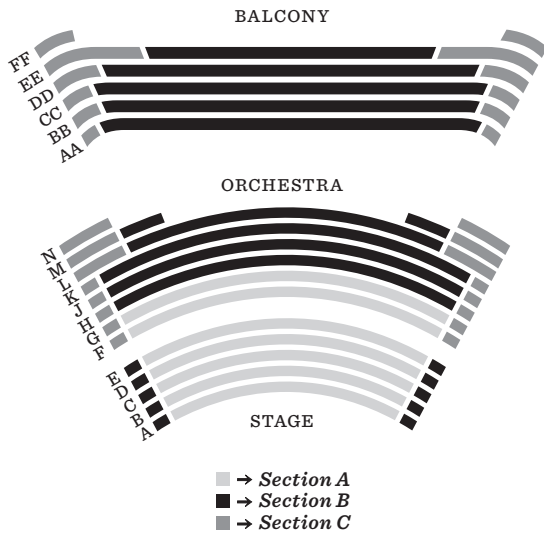

If you'd like to change your seating, indicate your preferences here:

\_\_\_\_\_  
\_\_\_\_\_

# Seating Maps

MILLER THEATRE AT COLUMBIA UNIVERSITY

CHURCH OF ST. MARY THE VIRGIN