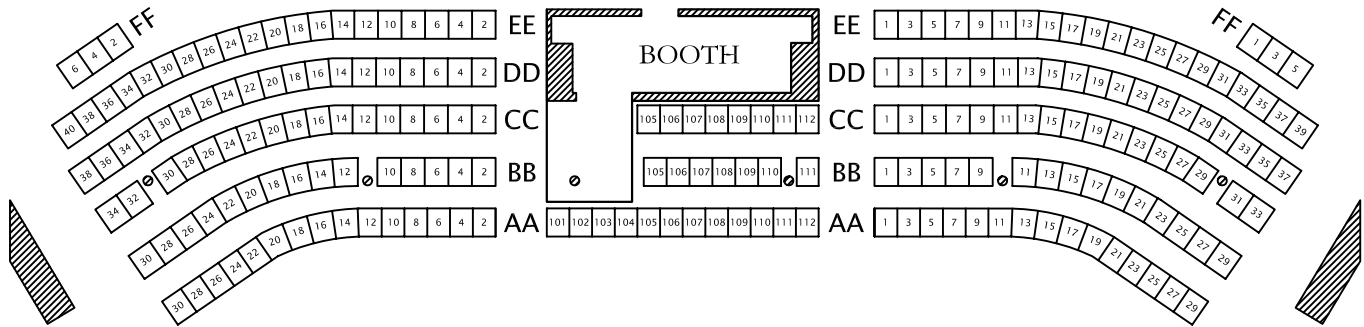

MILLER THEATRE at COLUMBIA UNIVERSITY

SEATING CHART

BALCONY

ORCHESTRA

ORCHESTRA SEATING	479
BALCONY SEATING	205
WHEELCHAIR POSITIONS (X)	4
TOTAL CAPACITY:	688