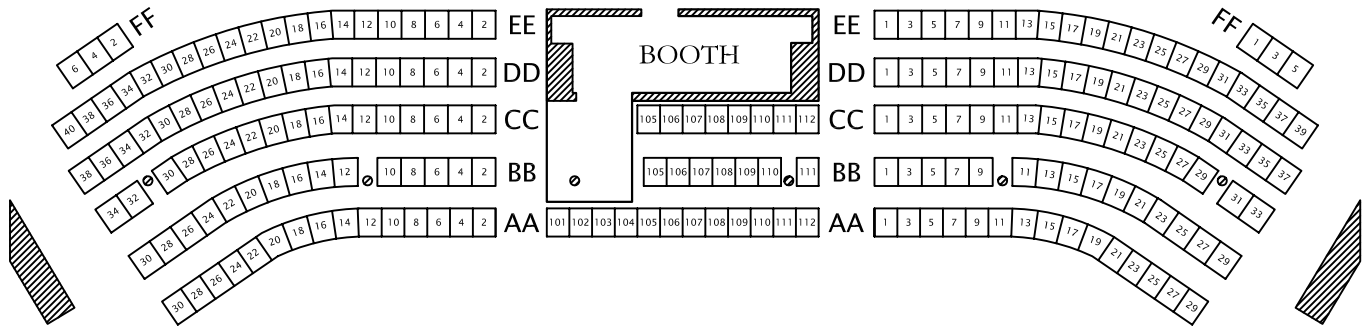

# MILLER THEATRE at COLUMBIA UNIVERSITY

## SEATING CHART

### BALCONY

### ORCHESTRA

ORCHESTRA SEATING	479
BALCONY SEATING	205
WHEELCHAIR POSITIONS (X)	4
<b>TOTAL CAPACITY:</b>	<b>688</b>