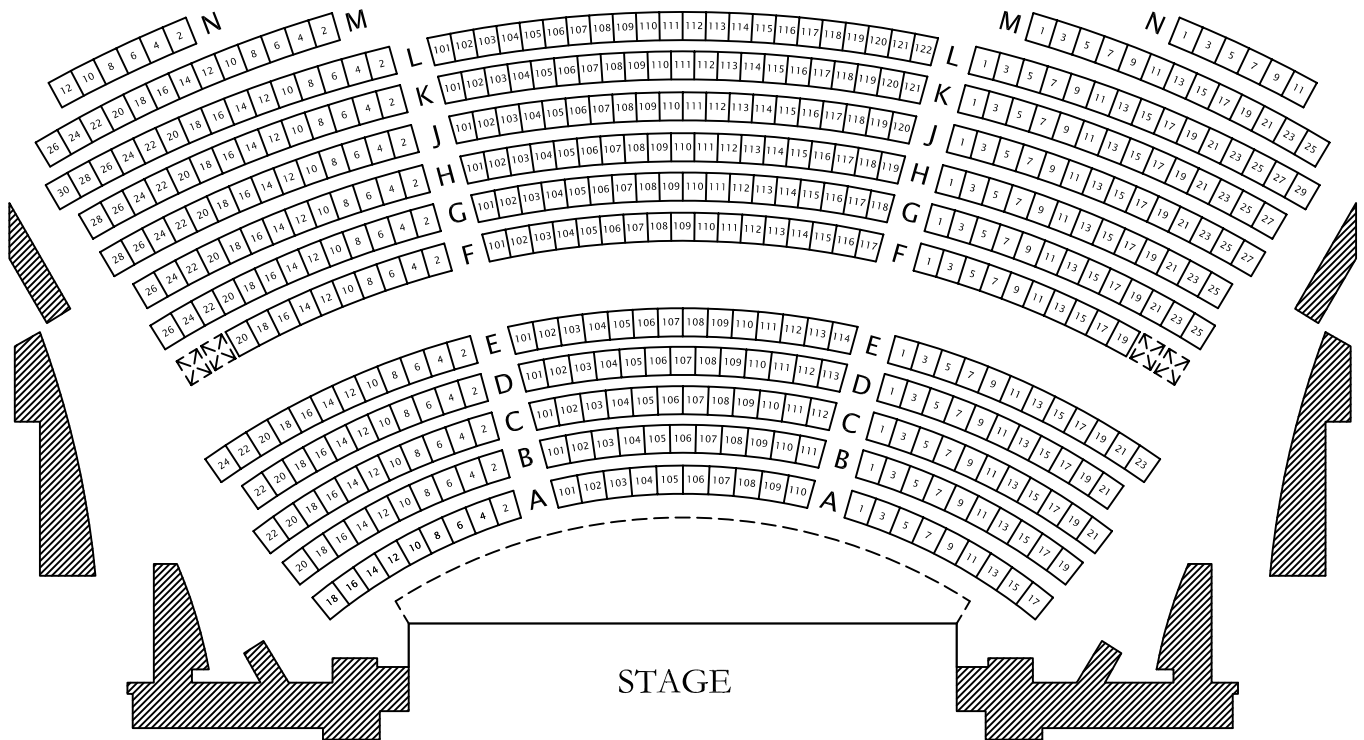

# MILLER THEATRE at COLUMBIA UNIVERSITY

## SEATING CHART

### BALCONY

### ORCHESTRA

ORCHESTRA SEATING	479
BALCONY SEATING	205
WHEELCHAIR POSITIONS (X)	4
<b>TOTAL CAPACITY:</b>	<b>688</b>