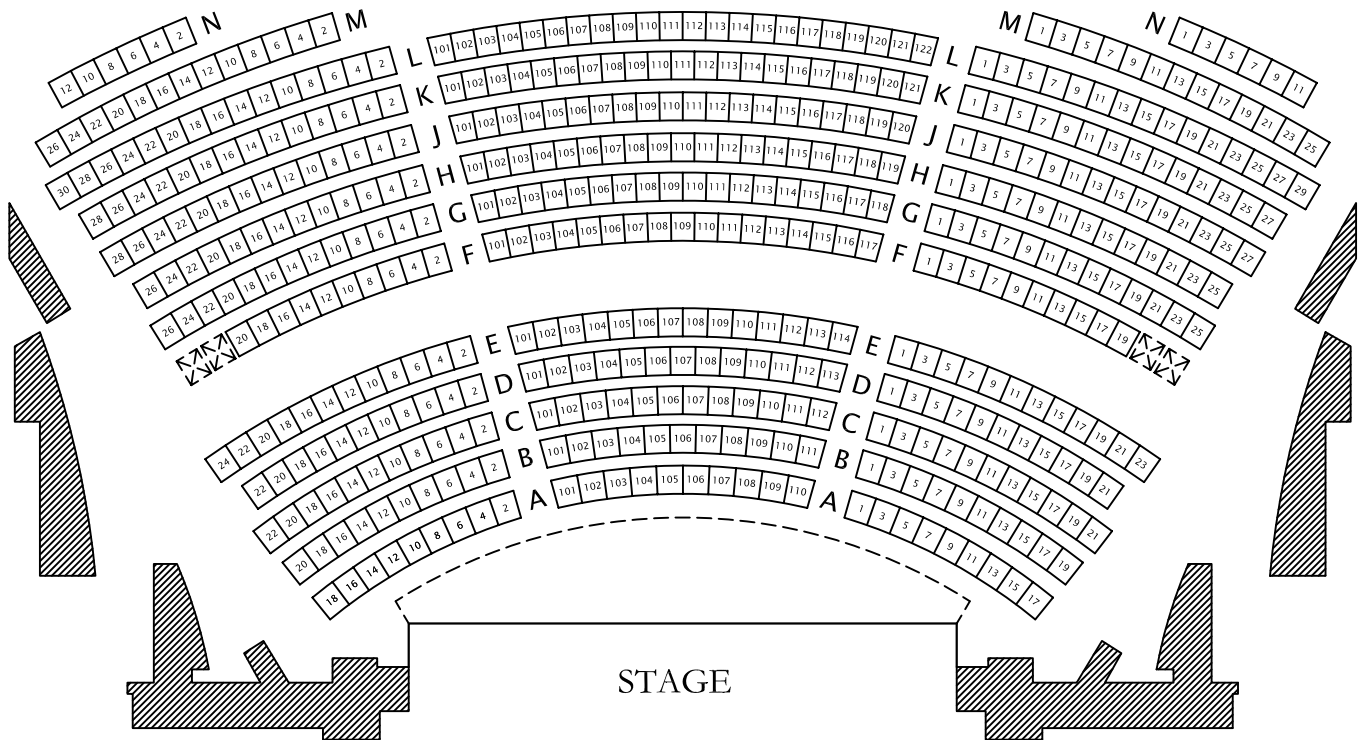

MILLER THEATRE at COLUMBIA UNIVERSITY

SEATING CHART

BALCONY

ORCHESTRA

ORCHESTRA SEATING	479
BALCONY SEATING	205
WHEELCHAIR POSITIONS (X)	4
TOTAL CAPACITY:	688