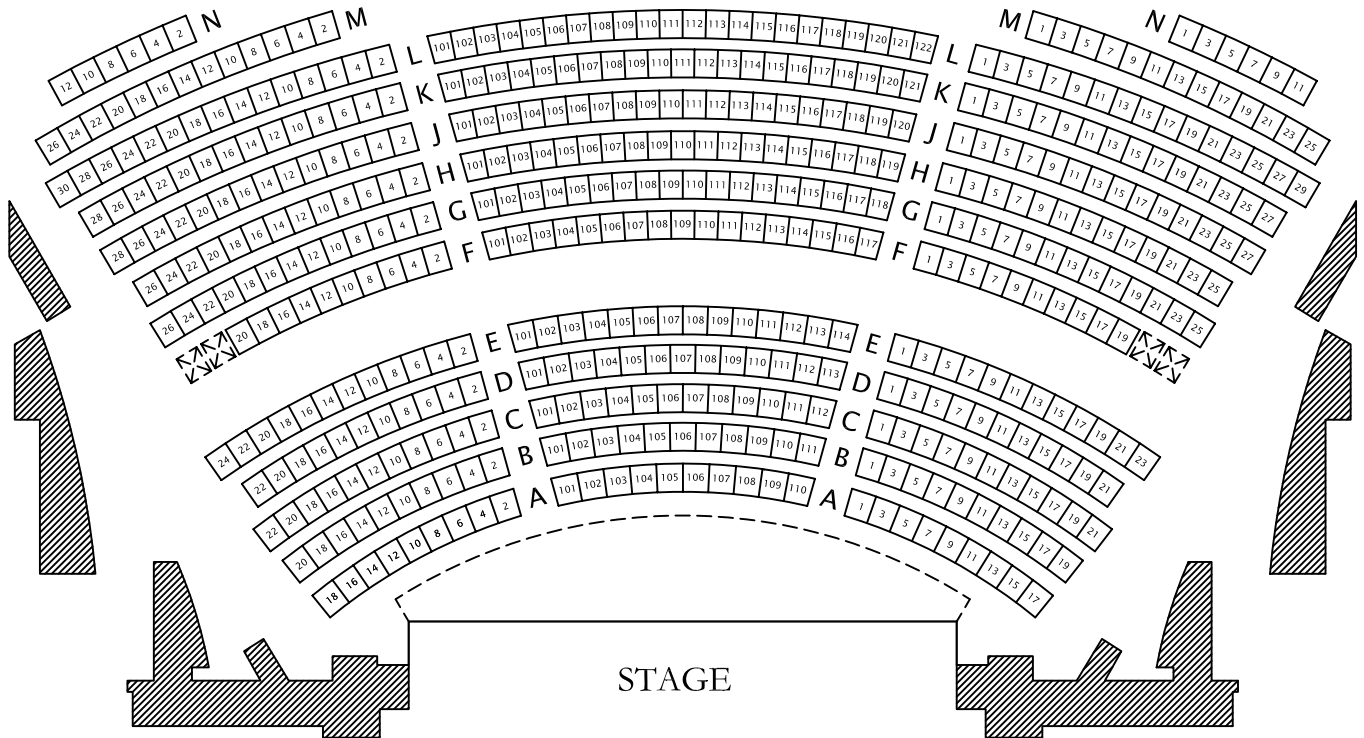

MILLER THEATRE at COLUMBIA UNIVERSITY

SEATING CHART

BALCONY

ORCHESTRA

ORCHESTRA SEATING	479
BALCONY SEATING	205
WHEELCHAIR POSITIONS (X)	4
TOTAL CAPACITY:	688